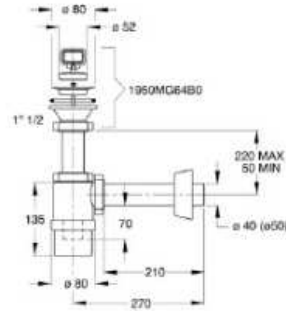

Export™ bottle-trap 1"1/2 for single bowl sink™ with loose waste for kitchen sinks

Material: polypropylene PP

Colour: white

Code	Description	Quantity	Packing	Volume
1216CP40B0	With plastic outlet pipe \varnothing 40x230 mm. Waste with stainless steel grid \varnothing 80/52 mm with plug with handle	25	B6	0,106