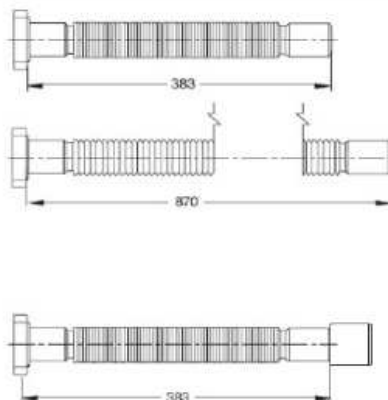

# MagikOne

MagikOne™ flexible and extensible pipe,  
connection with turning plastic nut

**Material:** polypropylene PP

**Colour:** white

Code	Description	Quantity	Packing	Volume
<b>9334PP54B0</b>	Plastic nut 1"1/4, coupling Ø 32-40 mm	100	G6	0,080
<b>9345PP64B0</b>	Plastic nut 1"1/2, coupling Ø 40-50 mm	140	G8	0,160