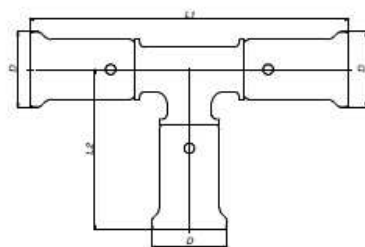

TYPE: 9PK

T-piece

ART. NO.	L1	L2	D
	mm	mm	mm
9PK-141414	93	46	20
9PK-161616	94	47	22
9PK-181818	97	48,5	24
9PK-202020	98	49	26
9PK-262626	107	53	32
9PK-323232	140	70	39
9PK-404040	151	75	47
9PK-505050	191	95	57
9PK-636363	232	117	70